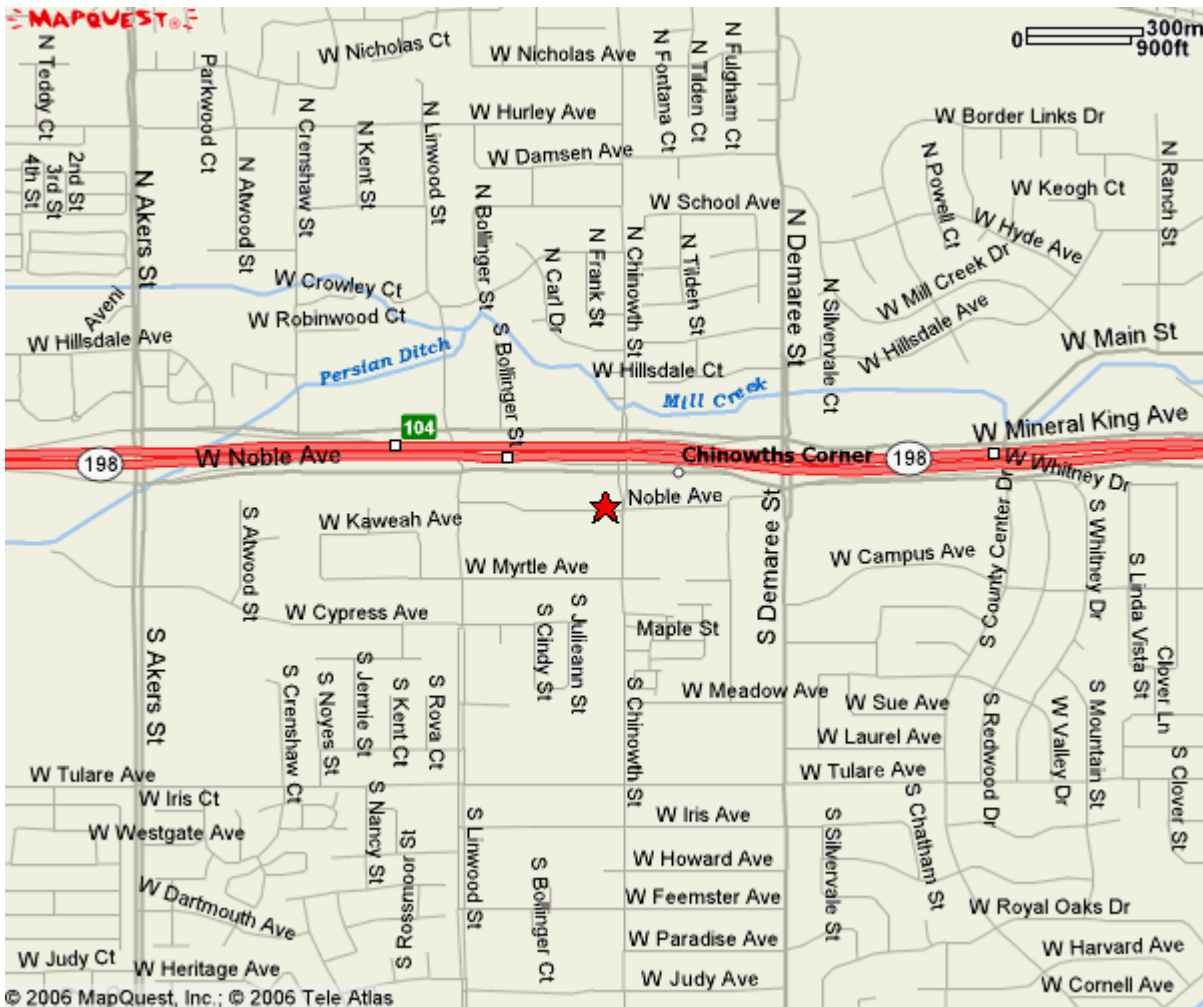

4025 Noble Ave  
Visalia CA  
US

**Notes:**

Tulare County Workforce Building

All rights reserved. Use Subject to License/Copyright

This map is informational only. No representation is made or warranty given as to its content. User assumes all risk of use. MapQuest and its suppliers assume no responsibility for any loss or delay resulting from such use.