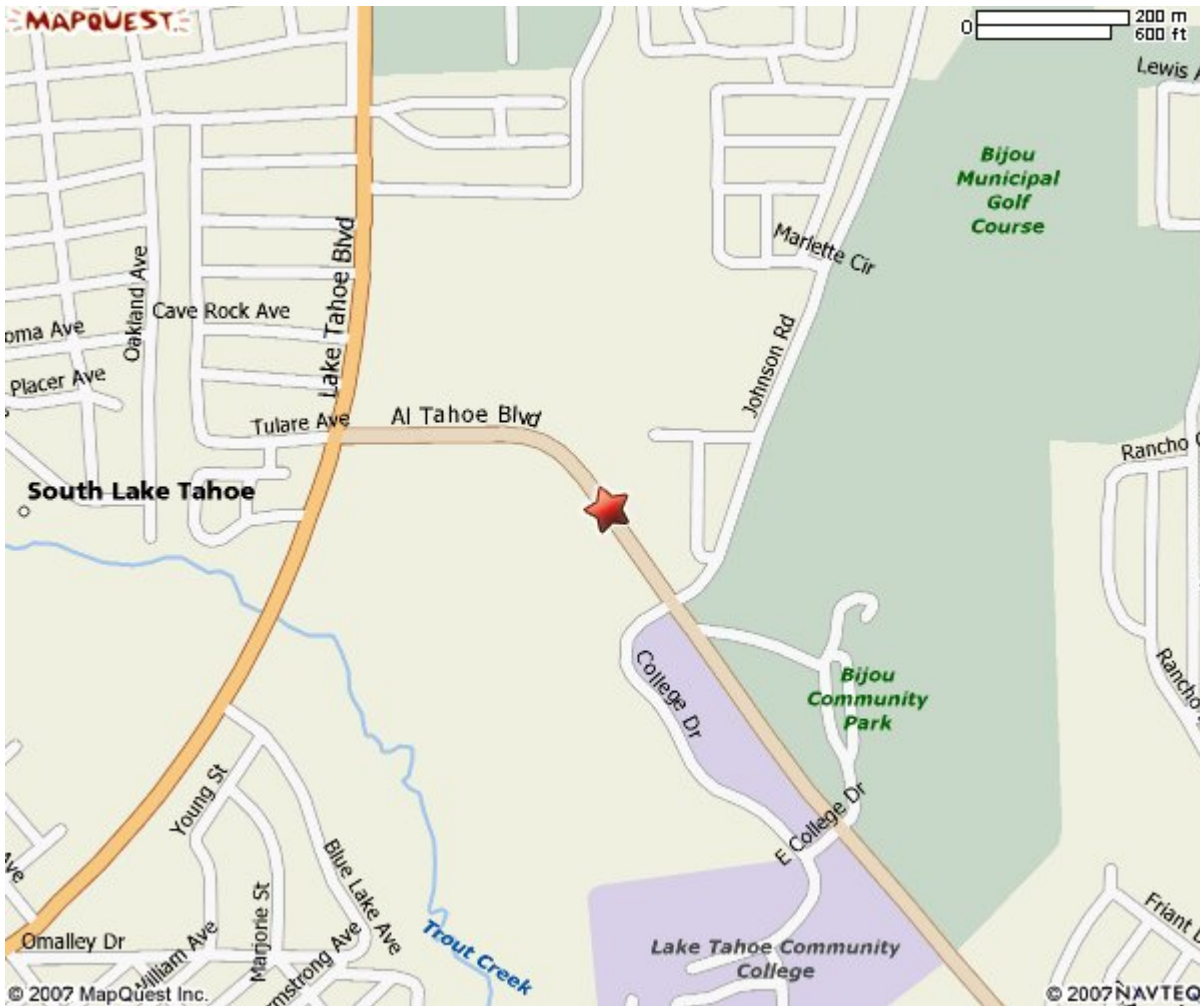

1041 Al Tahoe Blvd
South Lake Tahoe CA
96150-4502 US

Notes:

El Dorado County Training Location

BOOK ONLINE AND SAVE WITH AVIS ESCAPE RATES

Intermediate Cars at Off-Airport Locations
$39.99/day - $159/week

AVIS We try harder! **BOOK NOW**

All rights reserved. Use Subject to License/Copyright

This map is informational only. No representation is made or warranty given as to its content. User assumes all risk of use. MapQuest and its suppliers assume no responsibility for any loss or delay resulting from such use.