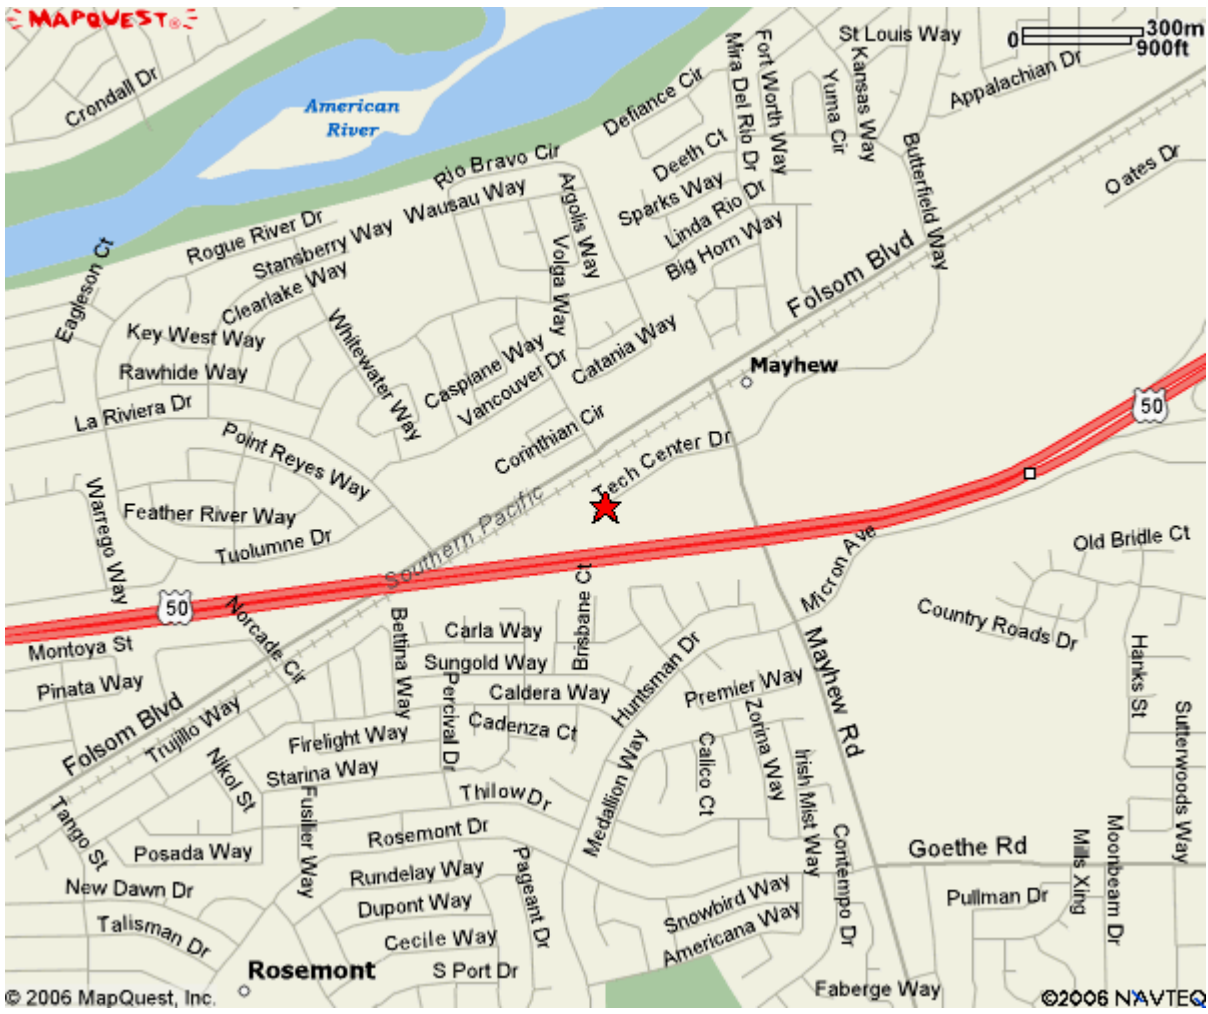

NATIONAL UNIVERSITY: 916-855-4100
 9310 TECH CENTER DRIVE
 SACRAMENTO CA
 95826 US

Notes:

916-855-4100
 Flyers have address as 9320 Tech Center Drive (same complex)

University of Phoenix Online	
ASSOCIATES	Associate of Arts in General Studies
UNDERGRADUATE	Bachelor of Science in Business/Accounting Bachelor of Science in Business/Administration Bachelor of Science in Business/e-Business Bachelor of Science in Business/Management Bachelor of Science in Business/Marketing Bachelor of Science in Criminal Justice Administration Bachelor of Science in Information Technology Bachelor of Science in Management RN to Bachelor of Science in Nursing
GRADUATE	Master of Arts in Education Master of Business Administration
Click Here	