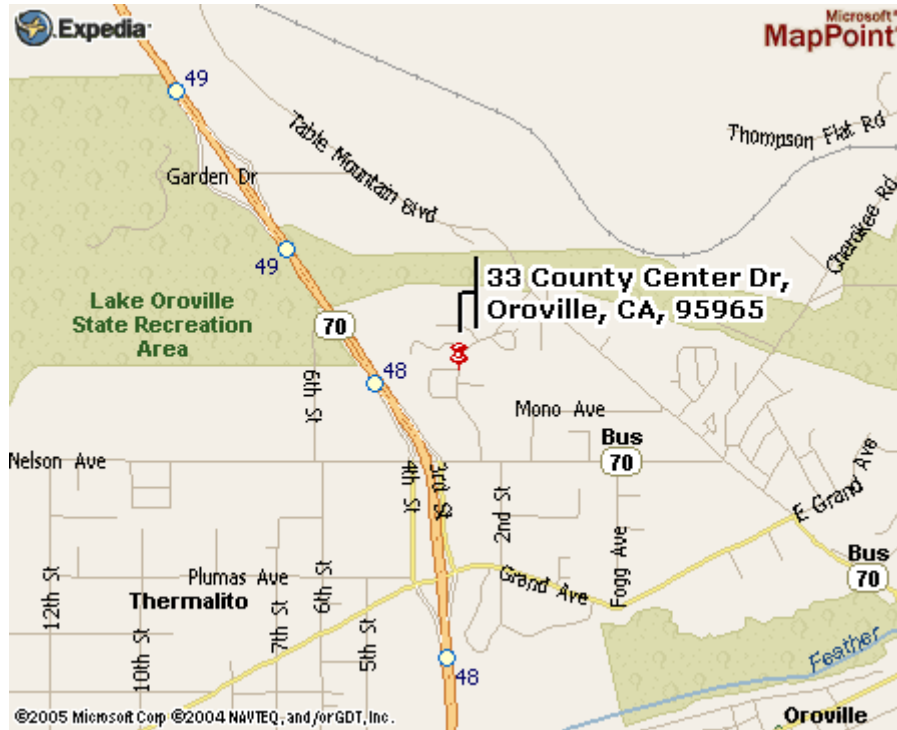

Butte County Sheriff's Office

33 County Center Dr., Oroville, CA 95965

From the North: Highway 70 south to Garden Dr., east to Table Mountain Blvd., right on Table Mountain, right on County Center Dr., 1st right onto Jail Dr. – just past the new Juvenile Hall. Jail Dr. dead ends into the Sheriff's Admin parking lot.

From the South: Highway 70 north to Nelson Ave./Grand Ave. exit. Turn right at second stop sign (Nelson), first left onto County Center Dr., pass courthouse and admin buildings and take a left onto Jail Dr., which dead ends into the Sheriff's Admin parking lot.

HOTELS

Gold Country Casino & Hotel
4020 Olive Highway
Oroville, CA 95965
(530) 538-4560
(800) 334-9400

Comfort Inn Central
1470 Feather River Blvd.
Oroville, CA 95965
(530) 533-9673
(800) 626-1900

Gov. rate: \$60-no tax-with gov. ID