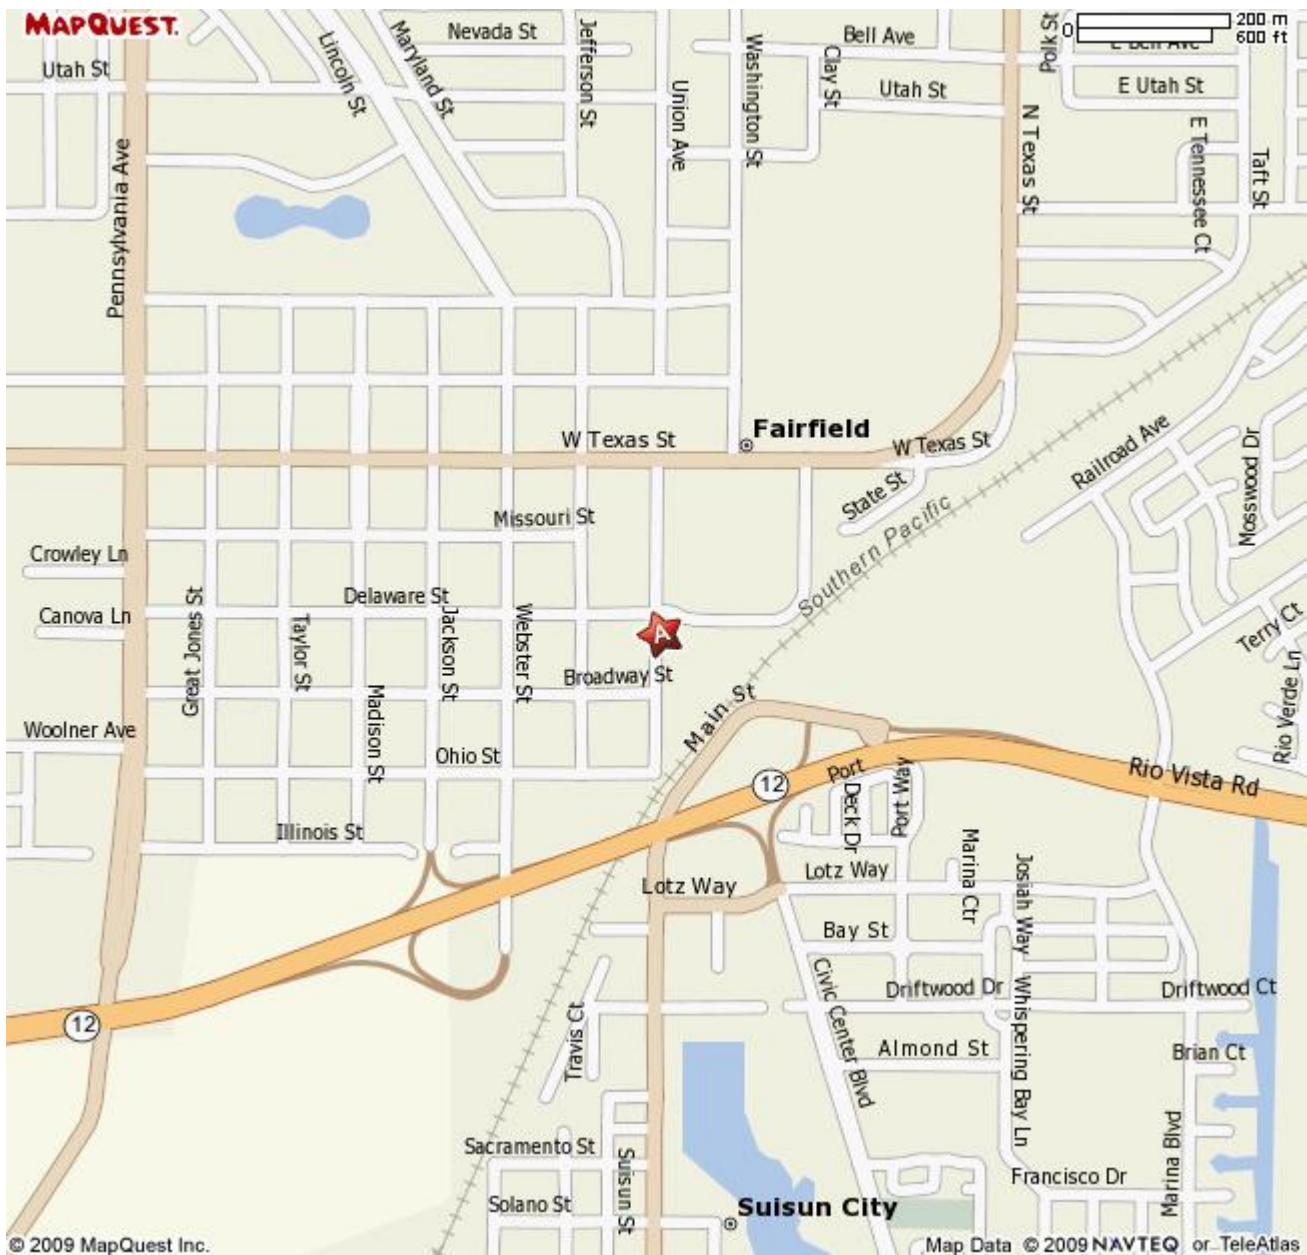

MAPQUEST.

Solano Probation Department
475 Union Avenue
Fairfield, CA 94533

Jennifer Washington
707.784.7623

Is Another Bull Market Around the Corner?

If you have a \$500,000 portfolio, you should download the latest report by *Forbes* columnist Ken Fisher. In it he tells you where he thinks the stock market is headed and why. This must-read report includes his latest stock market prediction, plus research and analysis you can use in your portfolio right now.

 [Click Here to Download](#)

FISHER INVESTMENTS™

A: 475 Union Ave, Fairfield, CA 94533-6319

All rights reserved. Use subject to License/Copyright Map Legend
Directions and maps are informational only. We make no warranties on the accuracy of their content, road conditions or route usability or expeditiousness. You assume all risk of use. MapQuest and its suppliers shall not be liable to you for any loss or delay resulting from your use of MapQuest. Your use of MapQuest means you agree to our [Terms of Use](#)